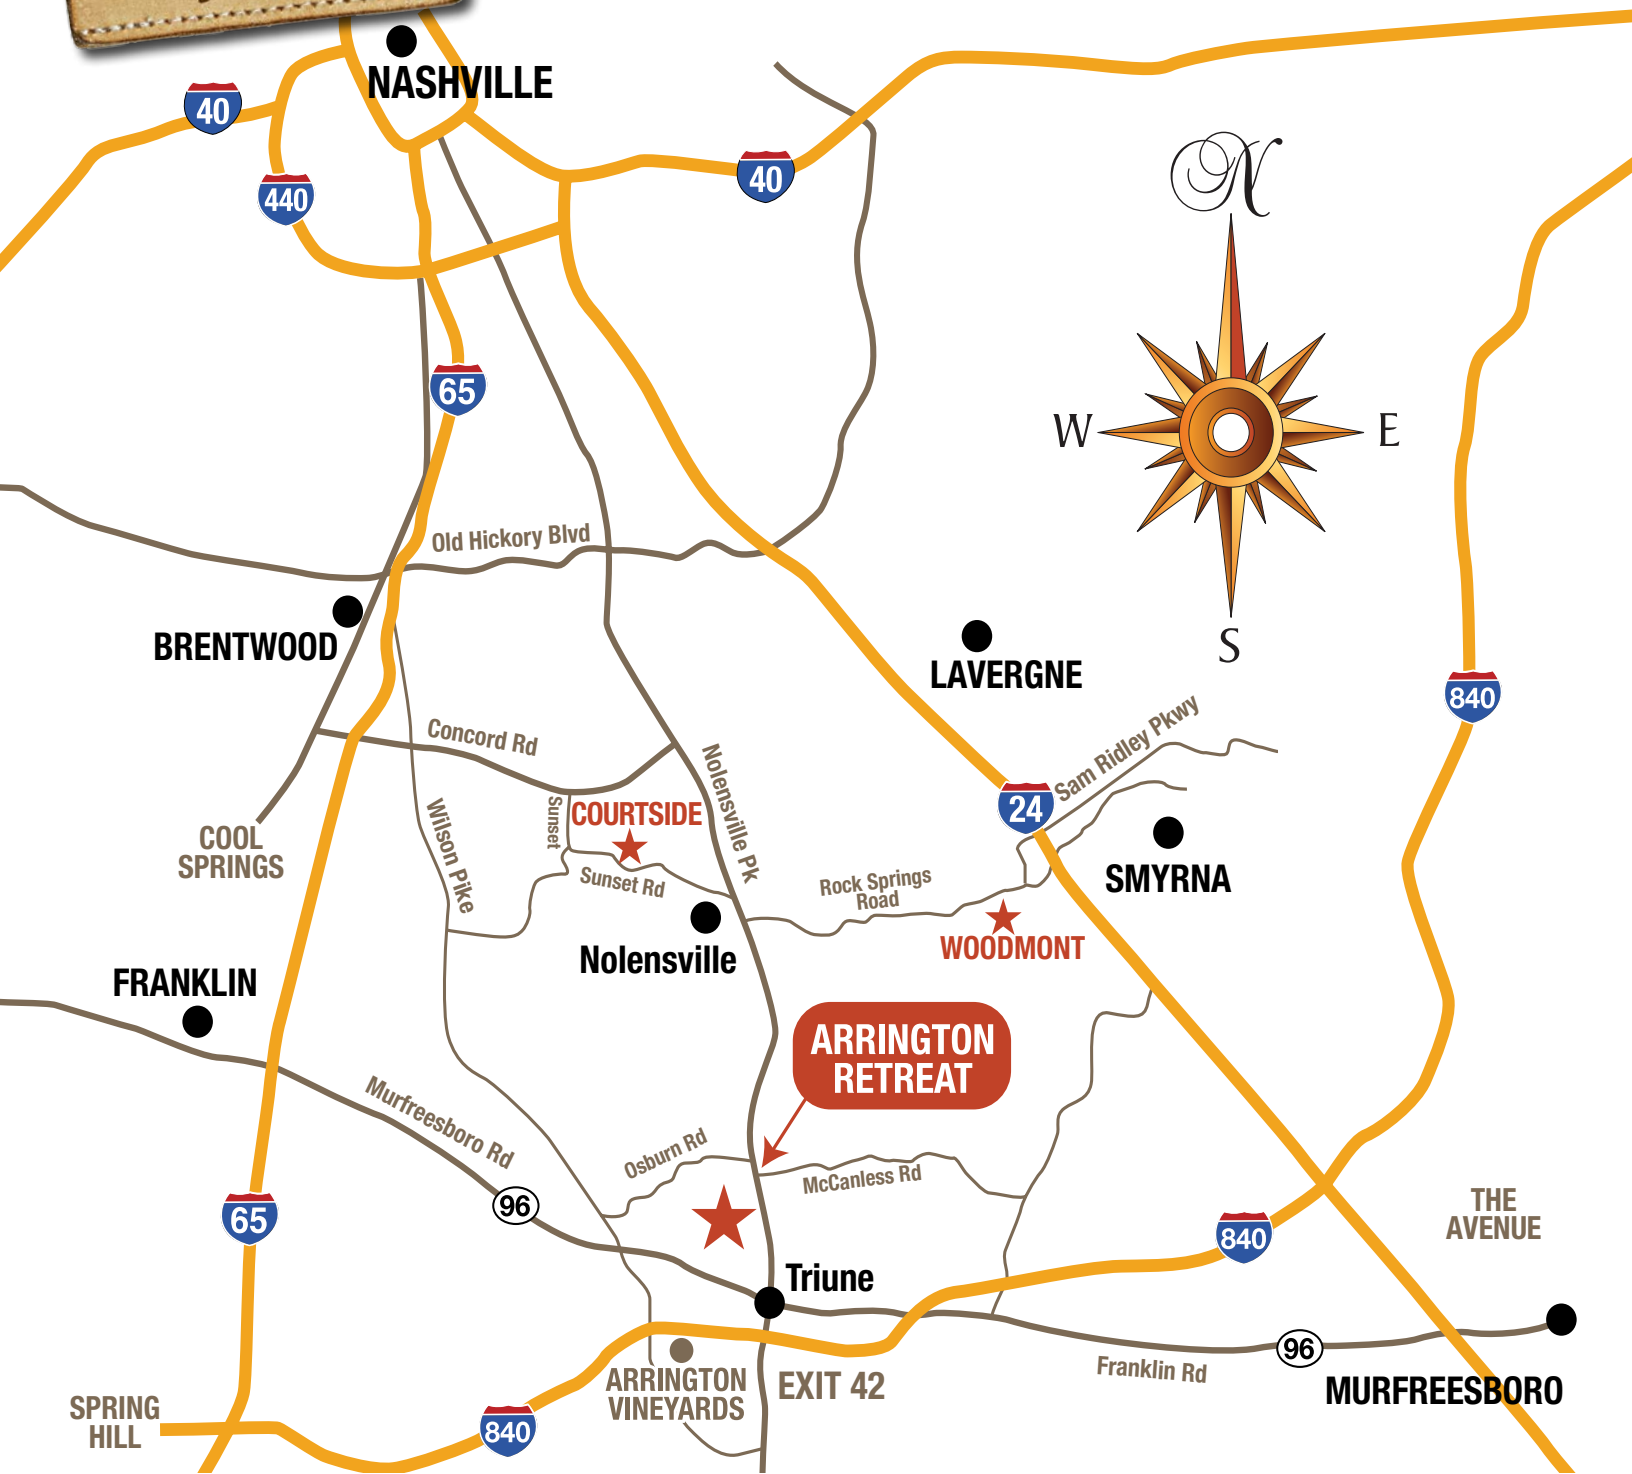

COME & SEE FOR YOURSELF!

Located 1.1 miles north of the intersection of Nolensville Pike and Hwy 96. 1.6 miles north of I-840, Exit 42.

Set Your GPS:

Latitude N 35°52.733 | Longitude W 85°39.693

Driving Distances:

- Nashville – 21 minutes (14 miles)
- Franklin – 18 minutes (12 miles)
- Brentwood – 27 minutes (16 miles)
- Murfreesboro – 16 minutes (11 miles)