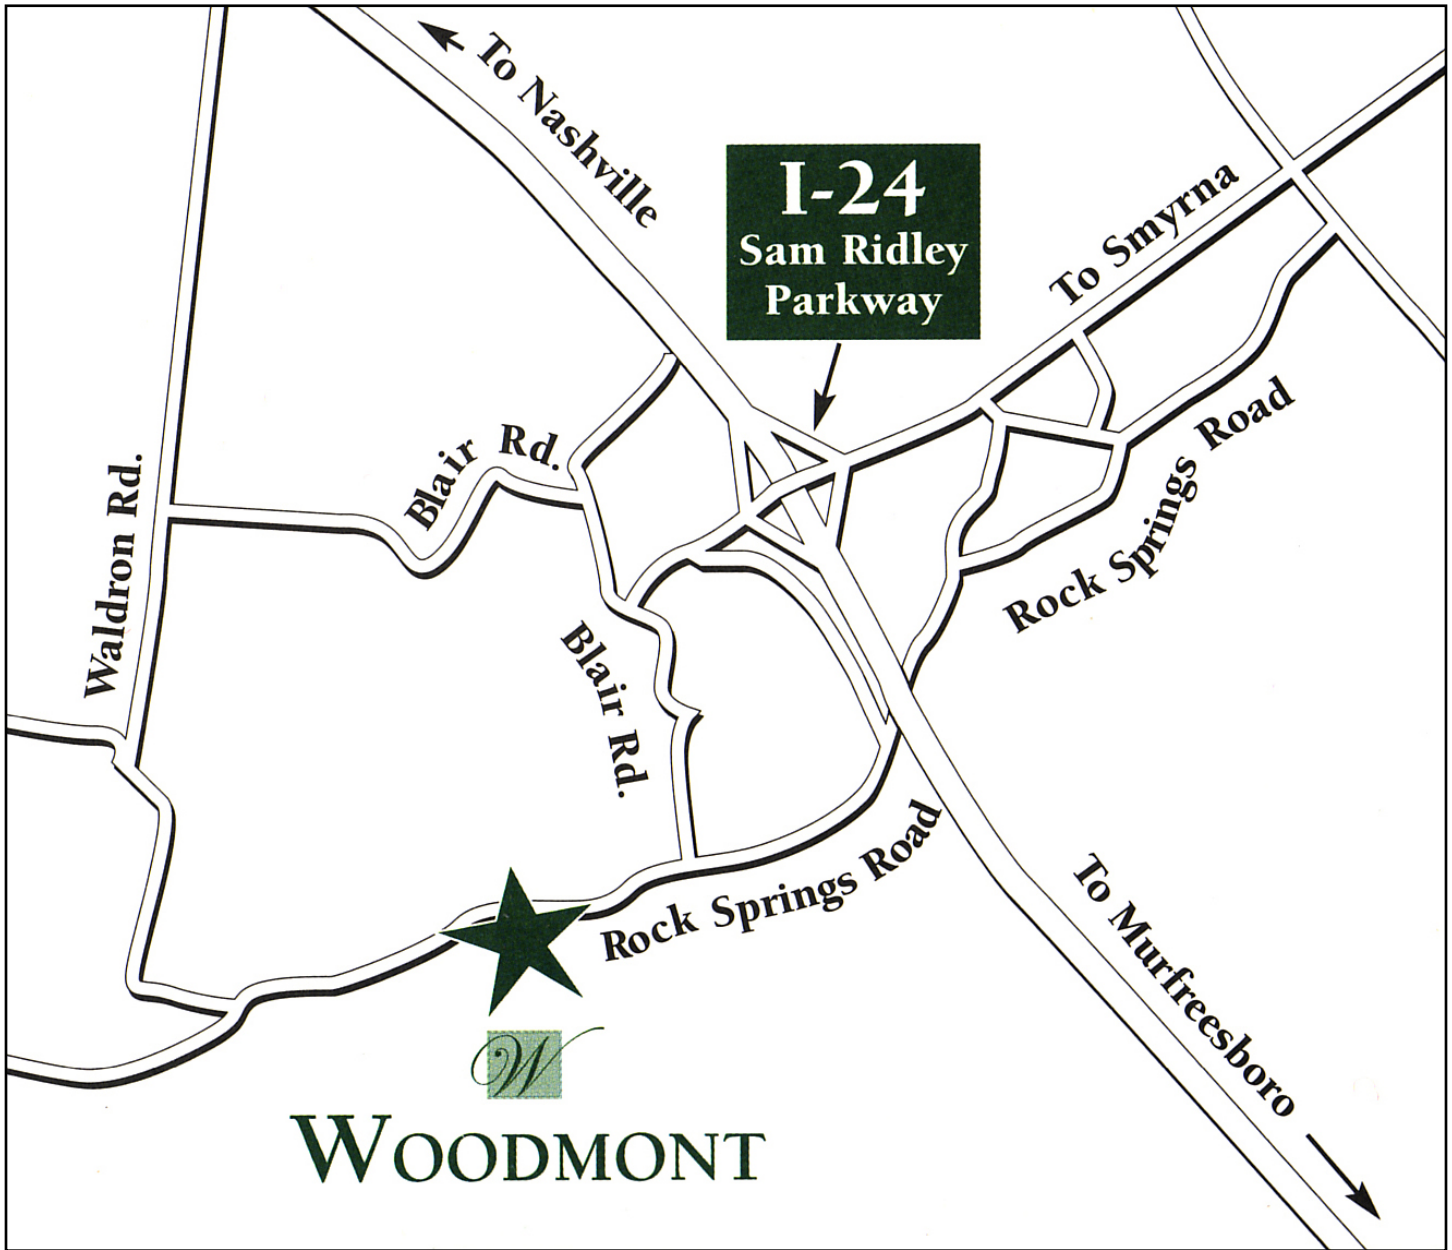

DIRECTIONS TO WOODMONT

Directions:

From Nashville, take I-24 East to Sam Ridley Parkway West via Exit 66A.

Turn left onto Blair Road.

Go approximately 1/2 mile, then right onto Rock Springs Road.

Woodmont entrance is just ahead on left.

Our model home is at 3755 Montgomery Way, Smyrna, TN 37167